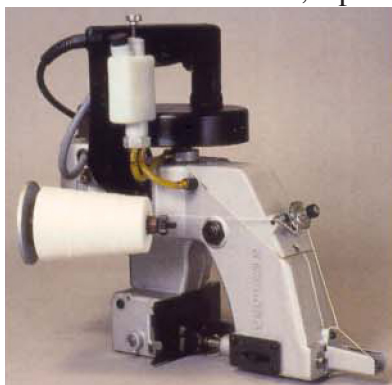

Portable Bag Closer NEWLONG NP-7A

Portable hand held Newlong bag closing machine, type NP-7A.

New, highly efficient and durable type of machine with plastic handle and integrated oil pump lubrication system. Oil lines direct lubricant to main moving elements and ensure long working life.

Ideal for closing bags for agricultural products, animal feeds, fertilizers, flour, chemicals etc.

Heavy duty construction, safety and ergonomic design.

12V DC motor available for operating on batteries in places with no AC supply.

Improved looper and simple mechanism.

Steel cam for extra long life – no plastic cams.

Trouble-free continuous operation, minimum maintenance, low operating costs.

Built in thread cutting.

Easy sewing on horizontal surfaces, suitable for joining two fabrics (e.g. filter production).

NP-7A is used in smaller production plants or in the bigger ones as secondary, reserve machine for cases of maintenance or repair of the main system.

Speed: 5 – 8 sec. / bag

Stitch length: fixed, 7,2 mm

Weight: 5,3kg incl. 0,2kg of thread

Motor: 60W / 50/60Hz, 1 phase, 12, 24, 110, 220 or 240V

Advantages of Newlong NP-7A:

High quality product made in Japan. Durable, reliable

User friendly, high speed of sewing.

Universal machine for closing all sorts of bags.

Full assortment of accessories and consumer material (threads, needles, bags) available for prompt delivery.